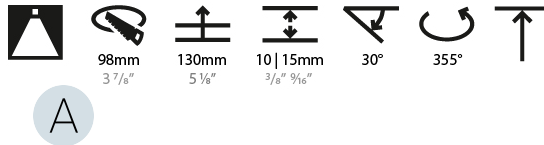

PHYSICAL

Shape: Round
Diameter (mm): 107
Diameter (in): 4 3/16
Height (mm): 112
Height (in): 4 7/16
Ceiling Thickness (mm): 10 / 12.5 / 15
Ceiling Thickness (in): 3/8 or 1/2 or 9/16
Min. Recessing Depth (mm): 130
Min. Recessing Depth (in): 5 1/8
Light Distribution: Adjustable / Downlight
Weight (kg): 0.484
Weight (lbs): 1.07
Fixture Finish: SSR / BKV / CWI / CRY / HAB / UFT / ITA / RUA / FTG / MYG / LOD / PUS / FRO / FUP / KIA / POP / BLS / SPG / MEY / GOH / GUM / CHC / COM / ABZ / JAG / OBR / MOS / ROR
Fixture Material: Aluminum Die Cast
Cut-out Measurements: 98mm / 3 7/8"

ELECTRICAL

Lamp Type: LED (Zhaga Standard)
Input Wattage (W): 16.5
Total Output Wattage (W): 14
Dimming: Tri-Mode (Non-Dimming and Phase Dimming (120Vac only) and 0-10V Dimming)
Driver Included: No
Driver Location: Recessed Housing
Driver Type: Constant Current - Universal
Driver Class: Class 2
Housing: See components
Input Voltage (V): 120 - 277
Constant Current (MA): 500

LED

Number of LEDs: 1
Color Temperature (°K): 2700 / 3000 / 3500 / 4000
Max. Delivered Lumen (lm): 1140 / 1180 / 1245 / 1270
Nominal Lumen (lm): 1386 / 1438 / 1511 / 1542
CRI: >90 CRI
Lamp Life (hrs): 50000

OPTICAL

Reflector: 14 / 18 / 42
Adjustability: Rotational 355°, Tilt 30°

RATINGS AND CERTIFICATIONS

Certified By: Certified for North American Standards
IP rating: IP54