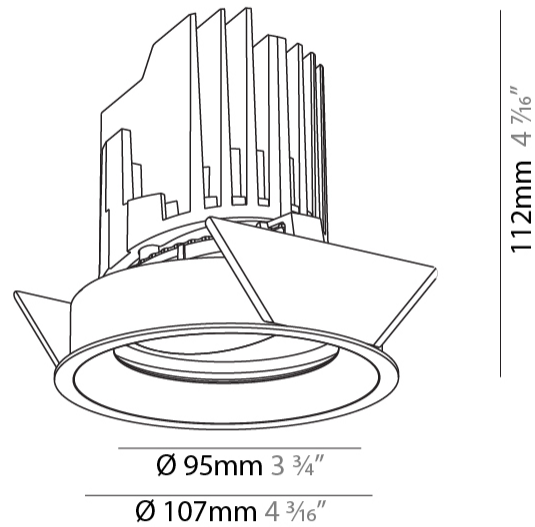

PHYSICAL

Shape: Round
Diameter (mm): 107
Diameter (in): 4 3/16
Height (mm): 112
Height (in): 4 7/16
Ceiling Thickness (mm): 10 / 12.5 / 15
Ceiling Thickness (in): 3/8 or 1/2 or 9/16
Min. Recessing Depth (mm): 130
Min. Recessing Depth (in): 5 1/8
Light Distribution: Adjustable / Downlight
Weight (kg): 0.46
Weight (lbs): 1.01
Fixture Finish: SSR / BKV / CWI / CRY / HAB / UFT / ITA / RUA / FTG / MYG / LOD / PUS / FRO / FUP / KIA / POP / BLS / SPG / MEY / GOH / GUM / CHC / COM / ABZ / JAG / OBR / MOS / ROR
Fixture Material: Aluminum Die Cast
Cut-out Measurements: 98mm / 3 7/8"

ELECTRICAL

Lamp Type: LED (Zhaga Standard)
Input Wattage (W): 16.5
Total Output Wattage (W): 14
Dimming: Tri-Mode (Non-Dimming and Phase Dimming (120Vac only) and 0-10V Dimming)
Driver Included: No
Driver Location: Recessed Housing
Driver Type: Constant Current - Universal
Driver Class: Class 2
Housing: See components
Input Voltage (V): 120 - 277
Constant Current (MA): 500

LED

Number of LEDs: 1
Color Temperature (°K): 2700 / 3000 / 3500 / 4000
Max. Delivered Lumen (lm): 930 / 960 / 1009 / 1030
Nominal Lumen (lm): 1386 / 1438 / 1511 / 1542
CRI: >90 CRI
Lamp Life (hrs): 50000

OPTICAL

Reflector: 20 / 40 / 60
Adjustability: Rotational 355°, Tilt 30°

RATINGS AND CERTIFICATIONS

Certified By: Certified for North American Standards
IP rating: IP20